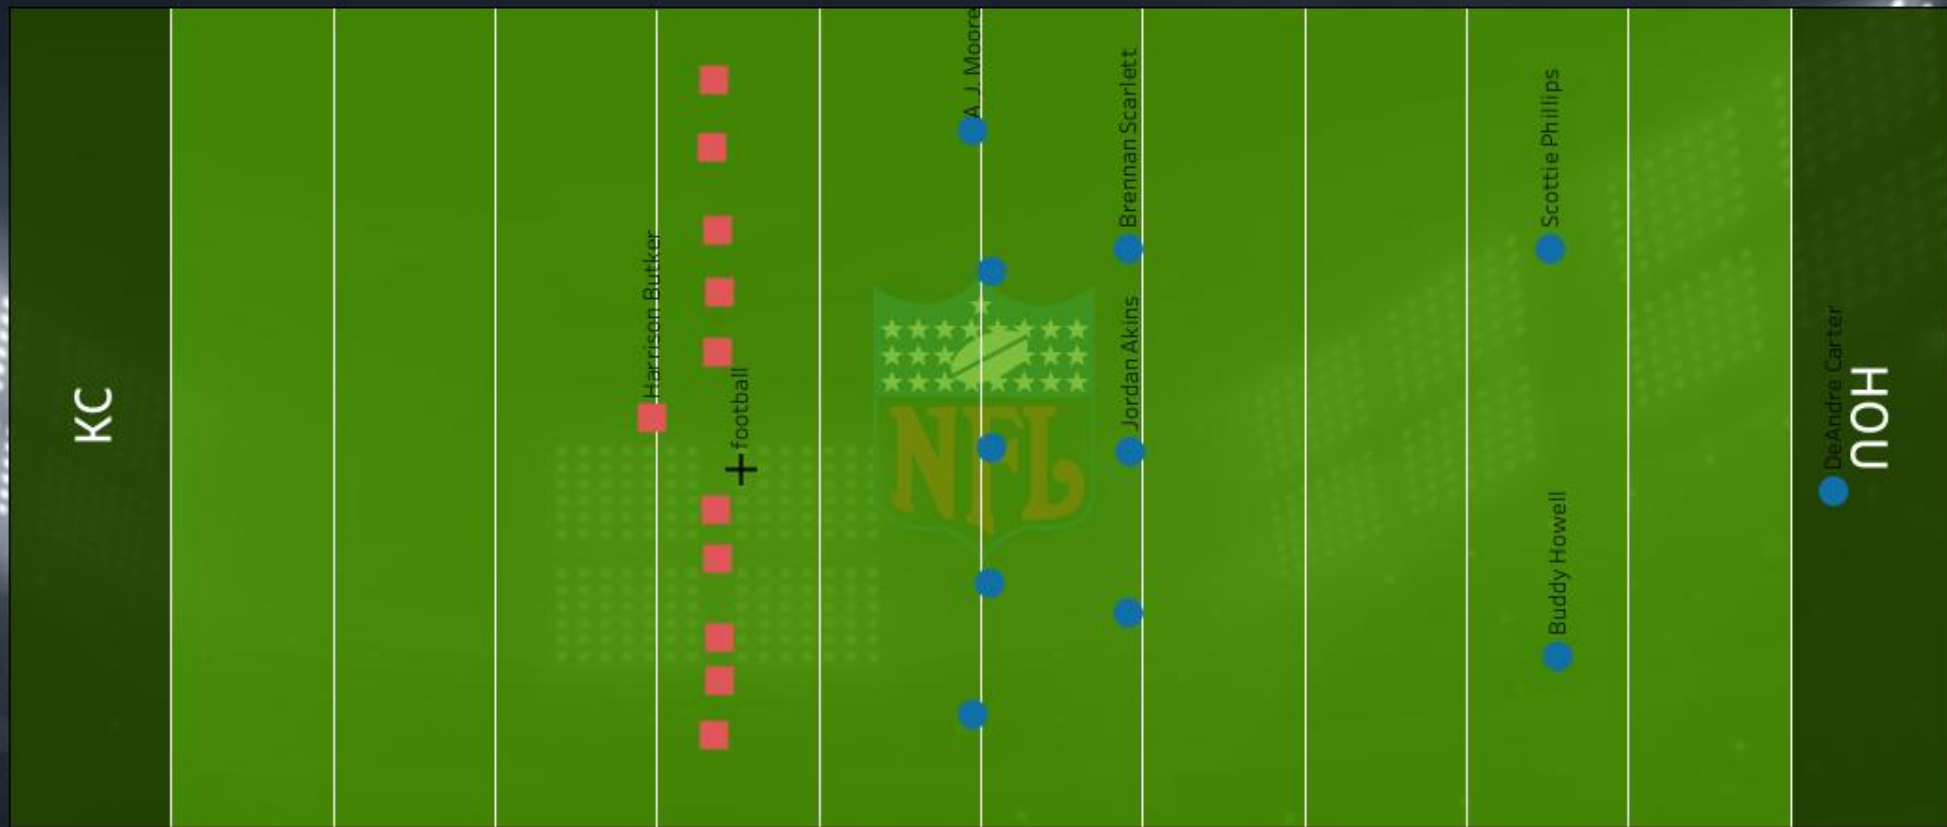

Kicker's Analytics

Harrison Butker

Kick Type	Hang Time	Yards	Yards Per Second
D	4.14	70.28	16.97

Frame_Id: 1

Show history

Team Color: away (blue), home (red), football (green)

Season: 2020

Game_Id: 2020091000