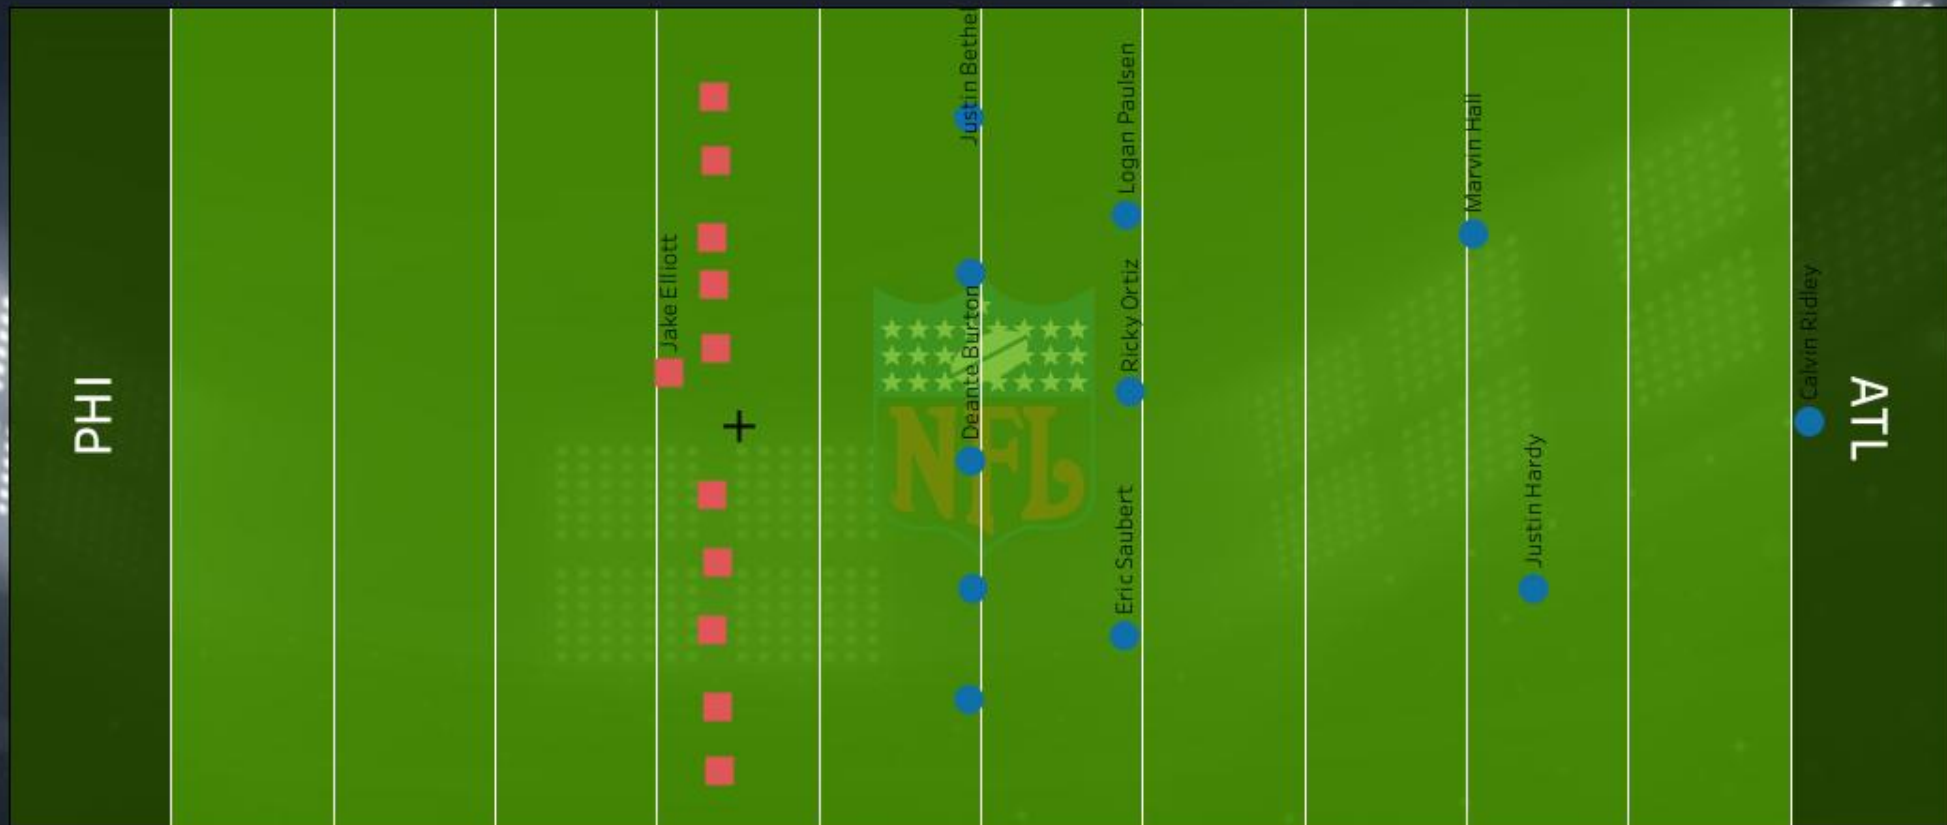

- Desktop Only
- Mobile & Desktop

Season Selection

2019

2020

Overall Analytics

Kick Analytics

Play Analytics

Kick Type	Hang Time	Yards	Yards Per Second
D	3.85	66.00	17.14

Average Play Analytics

Kick Type	Hang Time	Yards	Yards Per Second
D	4.00	69.50	17.37

Kicker's Analytics

Jake Elliott

Kick Type	Hang Time	Yards	Yards Per Second
D	3.98	70.06	17.61

Frame Id: 1

Show history

Team Color: ■ away, ■ home